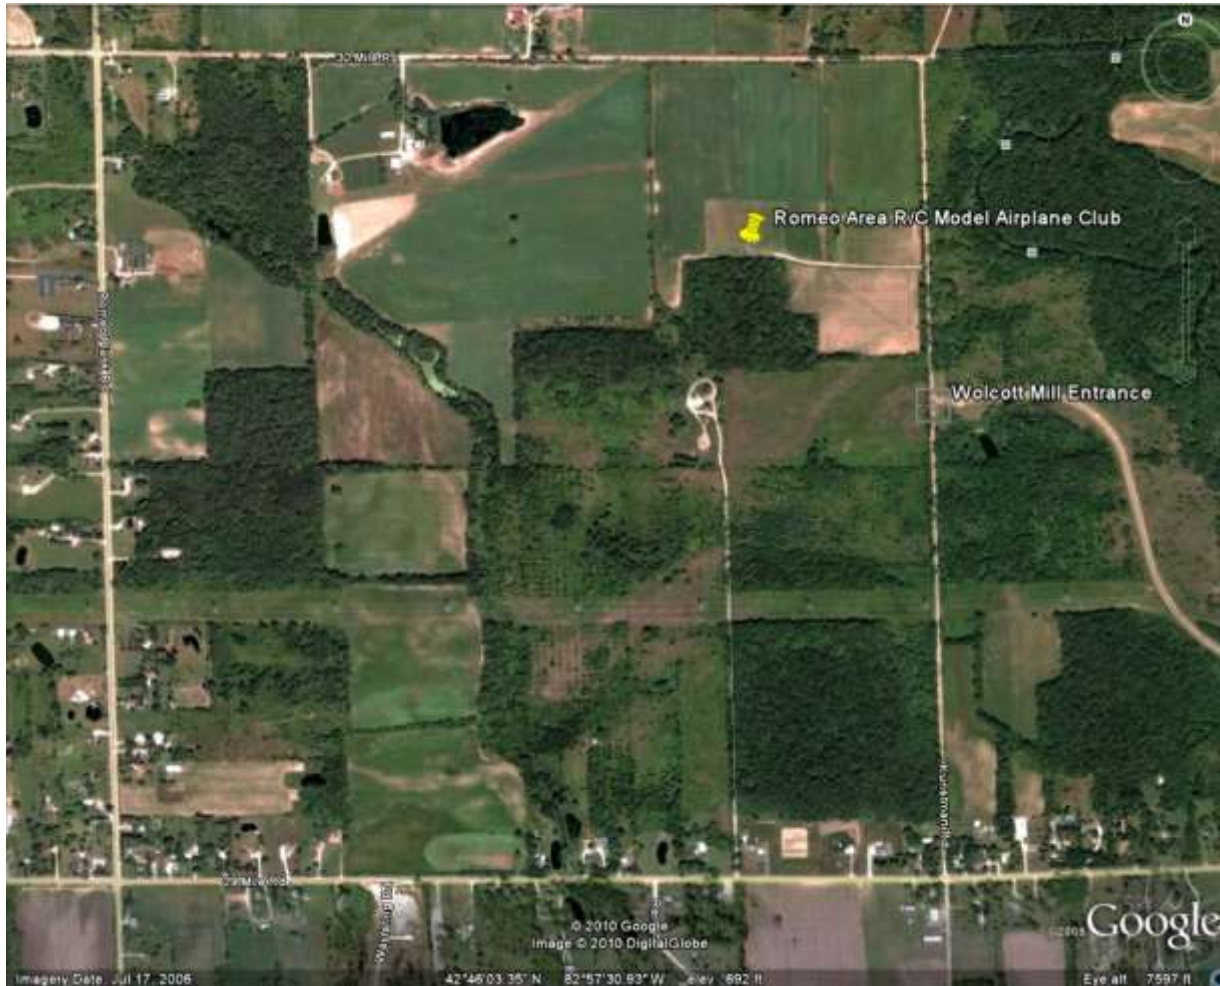

Our ROMEO SKYHAWKS “Electric Fly-In and EDF Jets Event” is scheduled for Saturday, September 16, 2017 from 9:00 a.m. until 1:00p.m.

ATTENTION: EDF Flyers Bring out your latest and greatest electric powered airplanes, (No Drones, Please) and try our new fabric runway! AMA Membership is required.

Romeo Area R/C Model Airplane Club Directions and Flying Hours

Directions -- From 29 Mile Road and Romeo Plank, go 1 mile east on 29 Mile Road to Kunstman Road. Turn left (north) on Kunstman Road, field entrance is 3/4 mile north on left (west) side, past the entrance to the historic Wolcott Mill. ([Google Map](#)) ([Google Earth view](#))